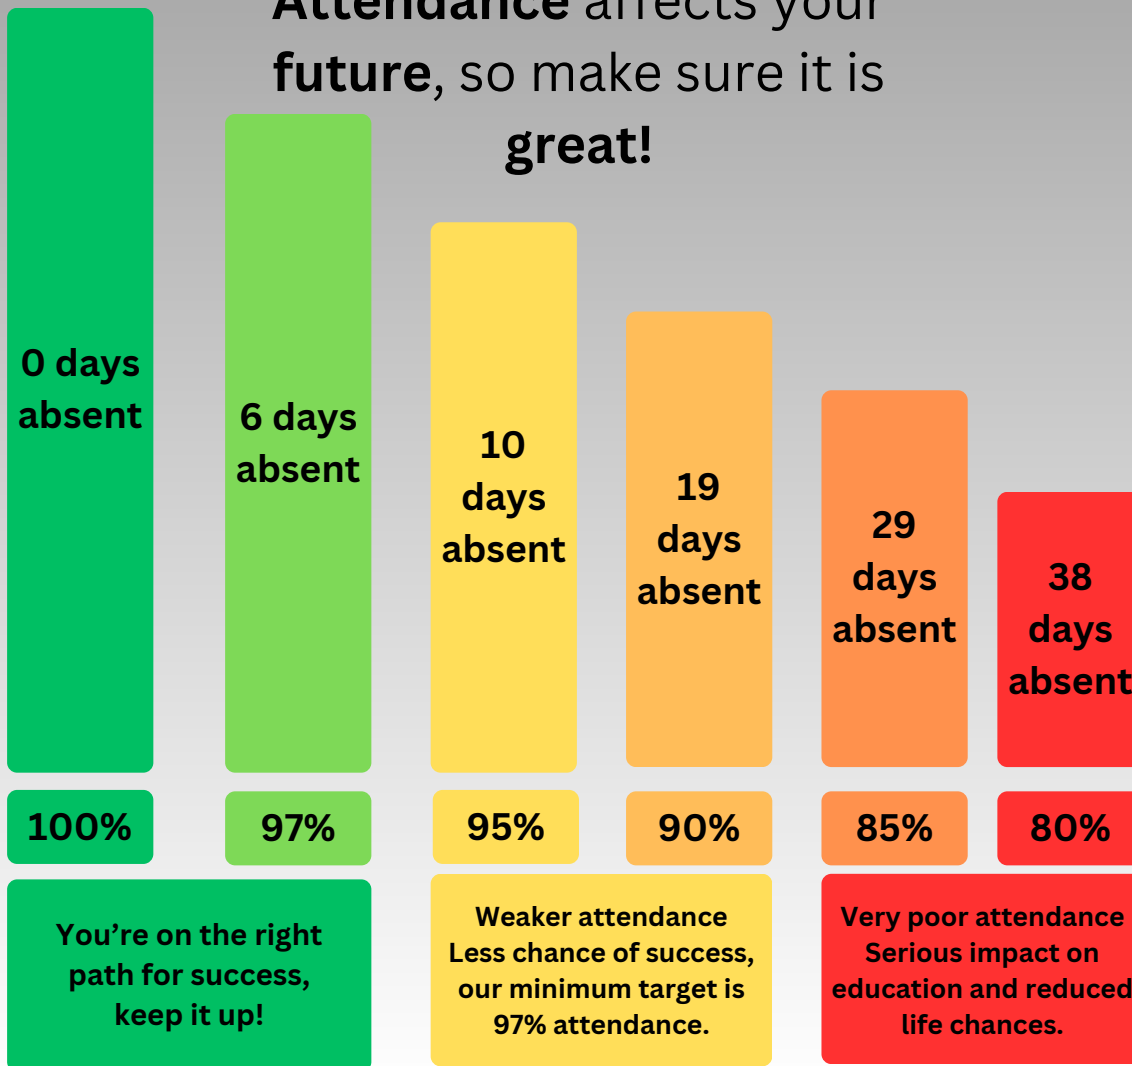

ATTENDANCE EVERYDAY COUNTS

365 days in
a calendar
year

175 days non
term days
All this time for
shopping,
holidays,
appointments
etc...

Attendance affects your
future, so make sure it is
great!

Did you
Know?.....

A two week
holiday in term
time means that
the highest
attendance you
can achieve across
the year is 94.7%.
This is below
school target...

PUNCTUALITY

EVERY MINUTE COUNTS!

Poor punctuality.
Less chance of success!

Punctuality affects your future, so make sure it is great!
DID YOU KNOW?...
...being in school, on time, every day, ready to learn.

Very poor punctuality.
Serious impact on education and reduced life chances.